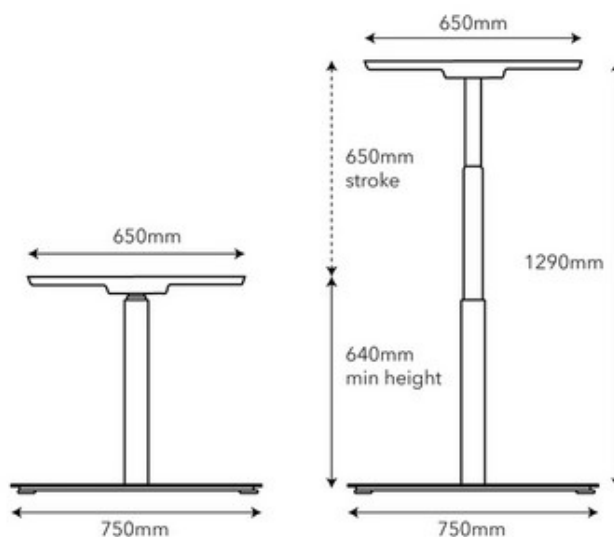

Electronic Height Adjustable Desking